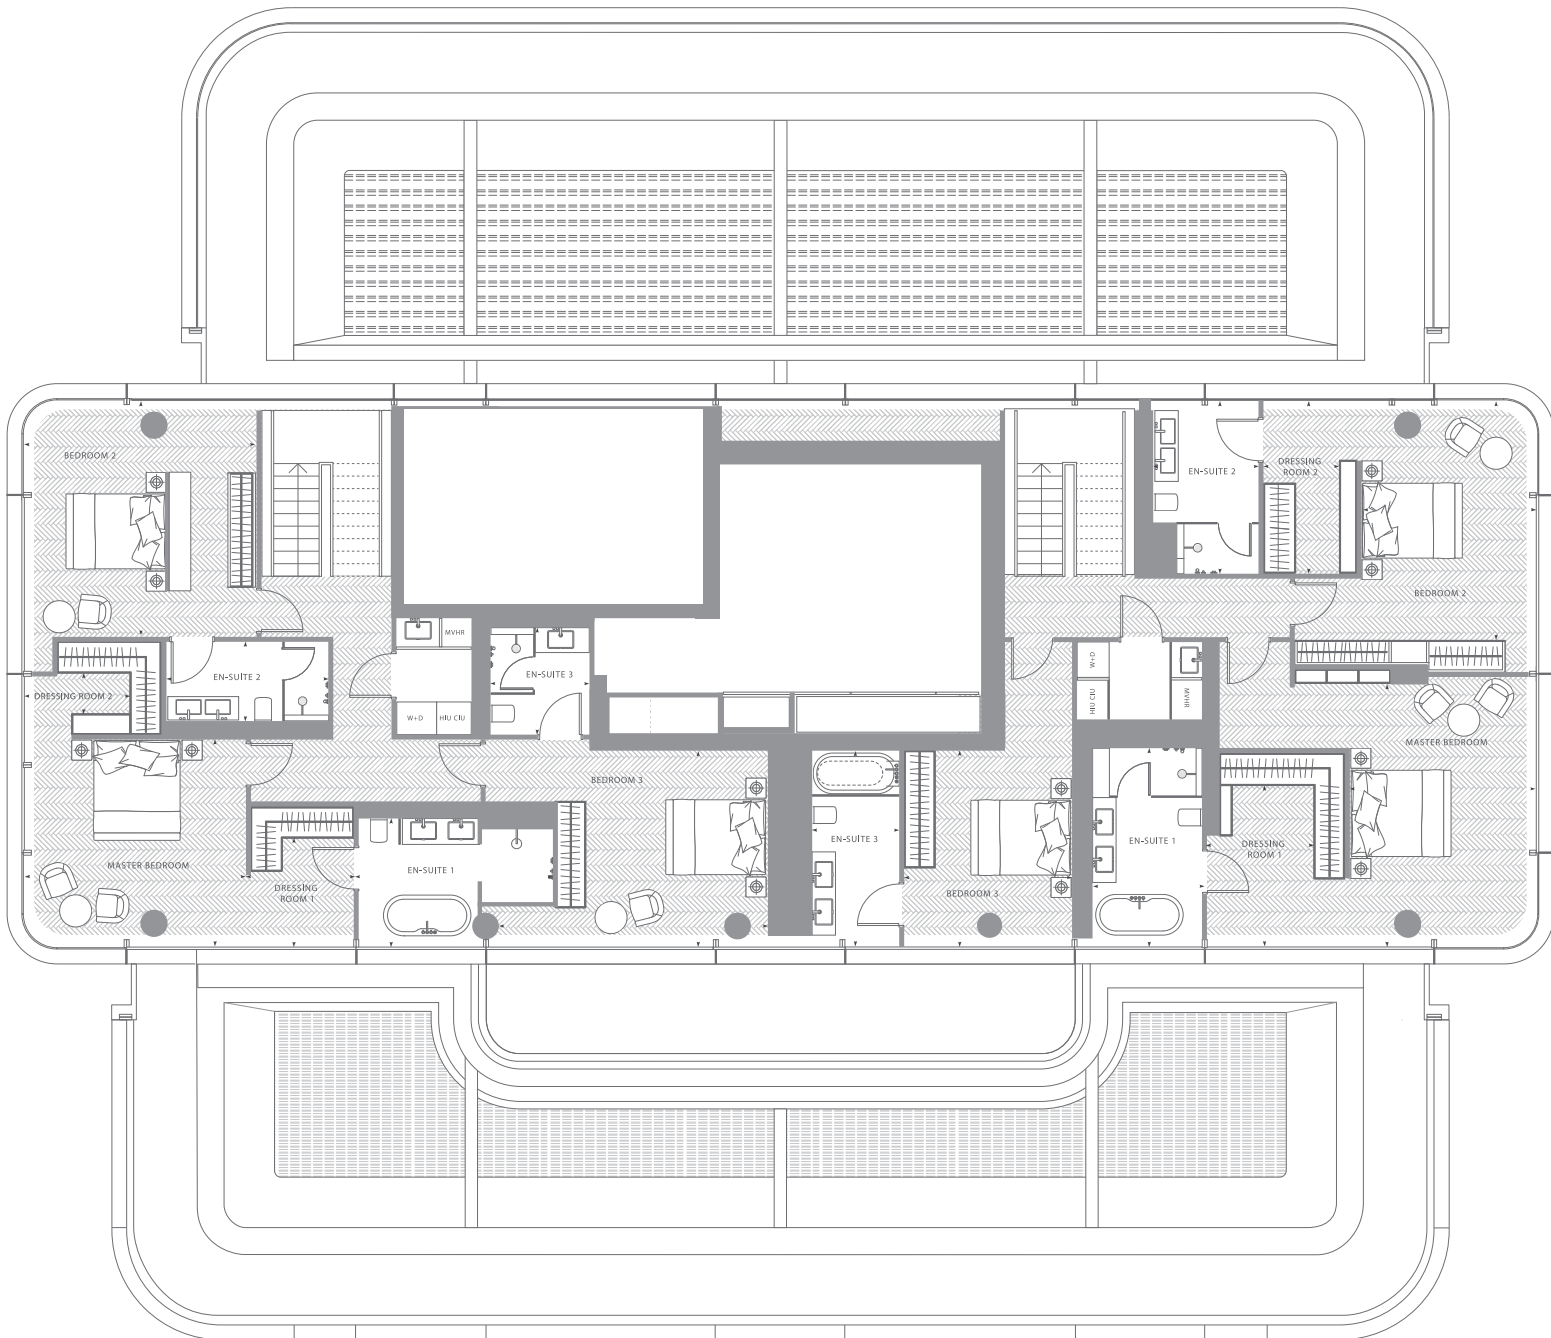

APARTMENT	INTERNAL AREA	TERRACE AREA
01	118.2m ² / 1,272ft ²	79.7m ² / 857ft ²
02	128.4m ² / 1,382ft ²	79.7m ² / 857ft ²

FLOORS 44-47

APARTMENT TYPE

2 Bedroom Penthouse

APARTMENT	INTERNAL AREA	TERRACE AREA
01	118.2m ² / 1,272ft ²	18.9m ² / 203ft ²
02	128.4m ² / 1,382ft ²	19.1m ² / 205ft ²

FLOOR 48

APARTMENT TYPE

3 Bedroom Duplex Penthouse

APARTMENT	INTERNAL AREA	TERRACE AREA
01	120.4m ² / 1,296ft ²	11.7m ² / 125ft ²
02	132.9m ² / 1,431ft ²	11.7m ² / 125ft ²

FLOOR 49

APARTMENT TYPE

3 Bedroom Duplex Penthouse

APARTMENT	INTERNAL AREA
01	120.5m ² / 1,297ft ²
02	132.9m ² / 1,431ft ²