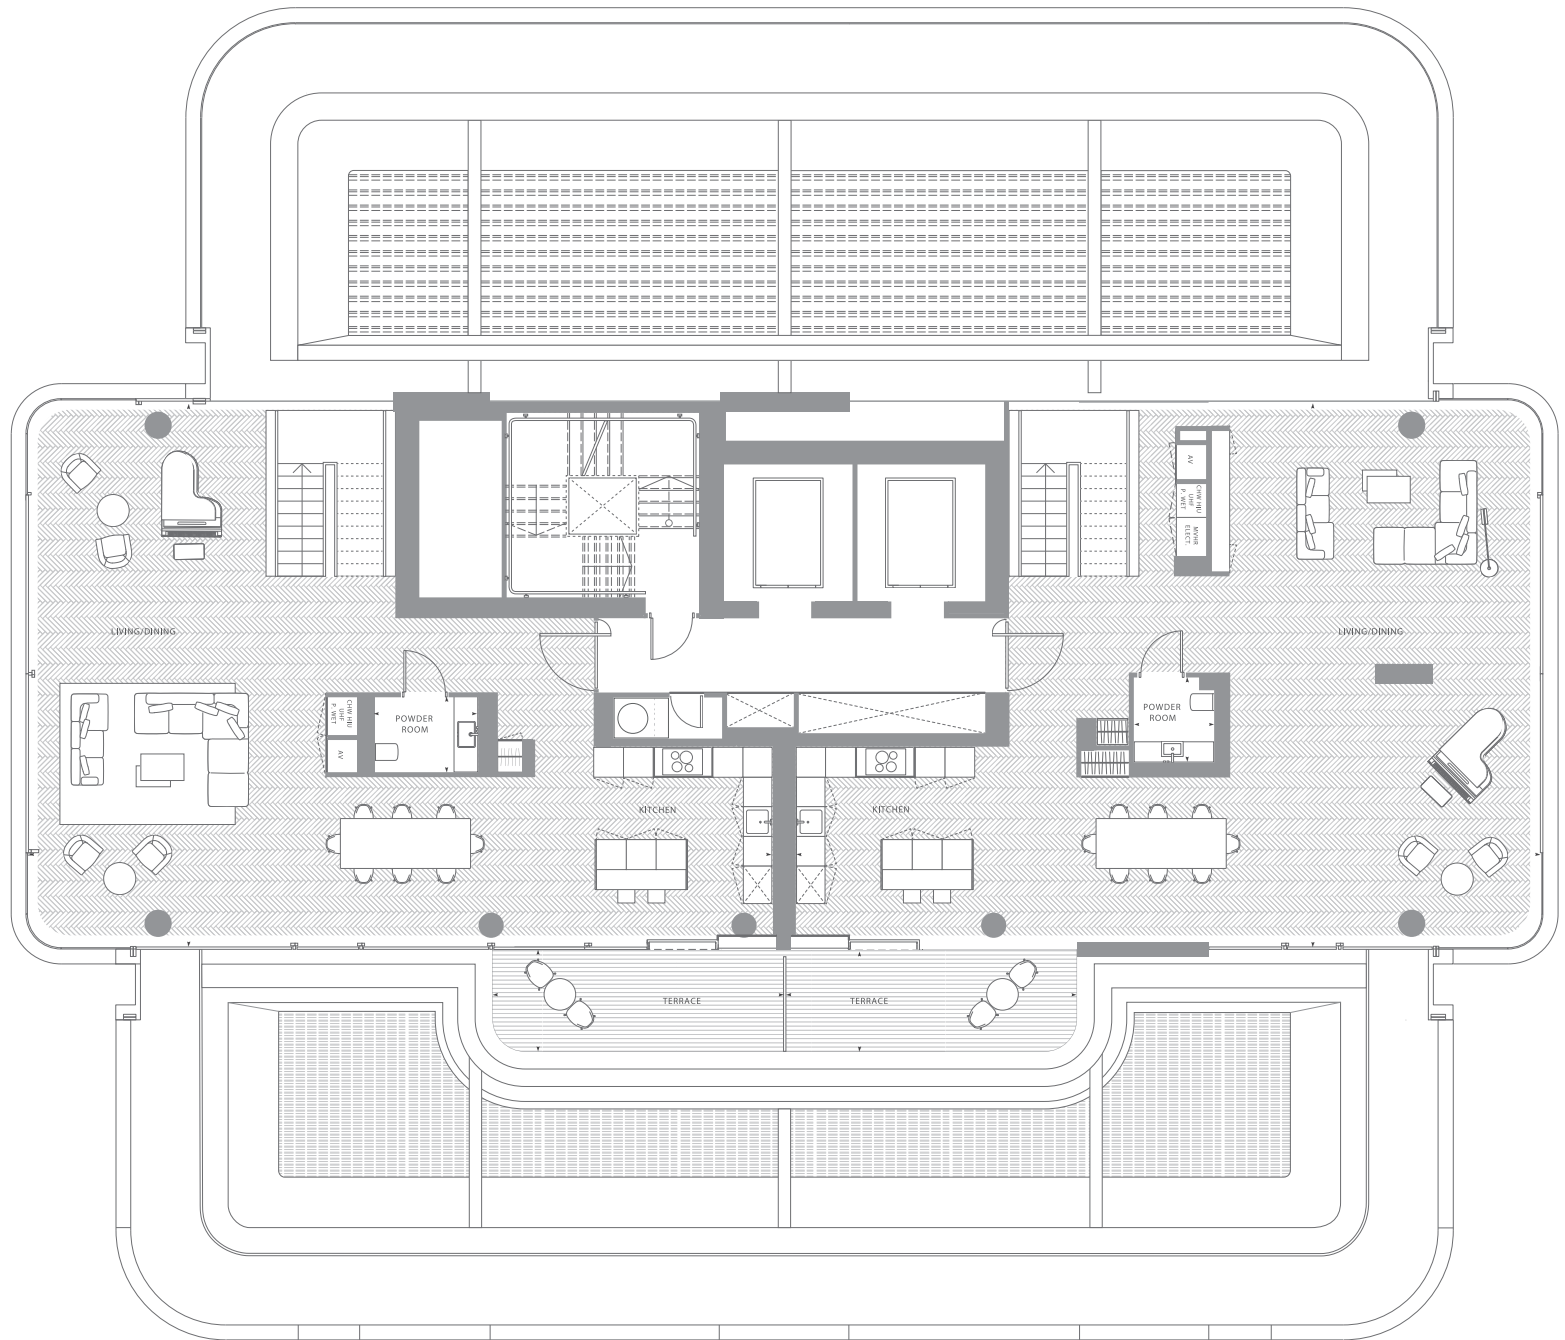

PENTHOUSES

TURYAP[®]
UK

FLOOR 38

APARTMENT TYPE

APARTMENT	INTERNAL AREA	TERRACE AREA
01	193.2m ² / 2,080ft ²	76.2m ² / 820ft ²
02	202.3m ² / 2,178ft ²	84.8m ² / 912ft ²

FLOOR 43

APARTMENT TYPE

2 Bedroom Penthouse

APARTMENT	INTERNAL AREA	TERRACE AREA
01	118.2m ² / 1,272ft ²	79.7m ² / 857ft ²
02	128.4m ² / 1,382ft ²	79.7m ² / 857ft ²

FLOORS 44-47

APARTMENT TYPE

2 Bedroom Penthouse

APARTMENT	INTERNAL AREA	TERRACE AREA
01	118.2m ² / 1,272ft ²	18.9m ² / 203ft ²
02	128.4m ² / 1,382ft ²	19.1m ² / 205ft ²

FLOOR 48

APARTMENT TYPE

3 Bedroom Duplex Penthouse

APARTMENT	INTERNAL AREA	TERRACE AREA
01	120.4m ² / 1,296ft ²	11.7m ² / 125ft ²
02	132.9m ² / 1,431ft ²	11.7m ² / 125ft ²

FLOOR 49

APARTMENT TYPE

3 Bedroom Duplex Penthouse

APARTMENT	INTERNAL AREA
01	120.5m ² / 1,297ft ²
02	132.9m ² / 1,431ft ²