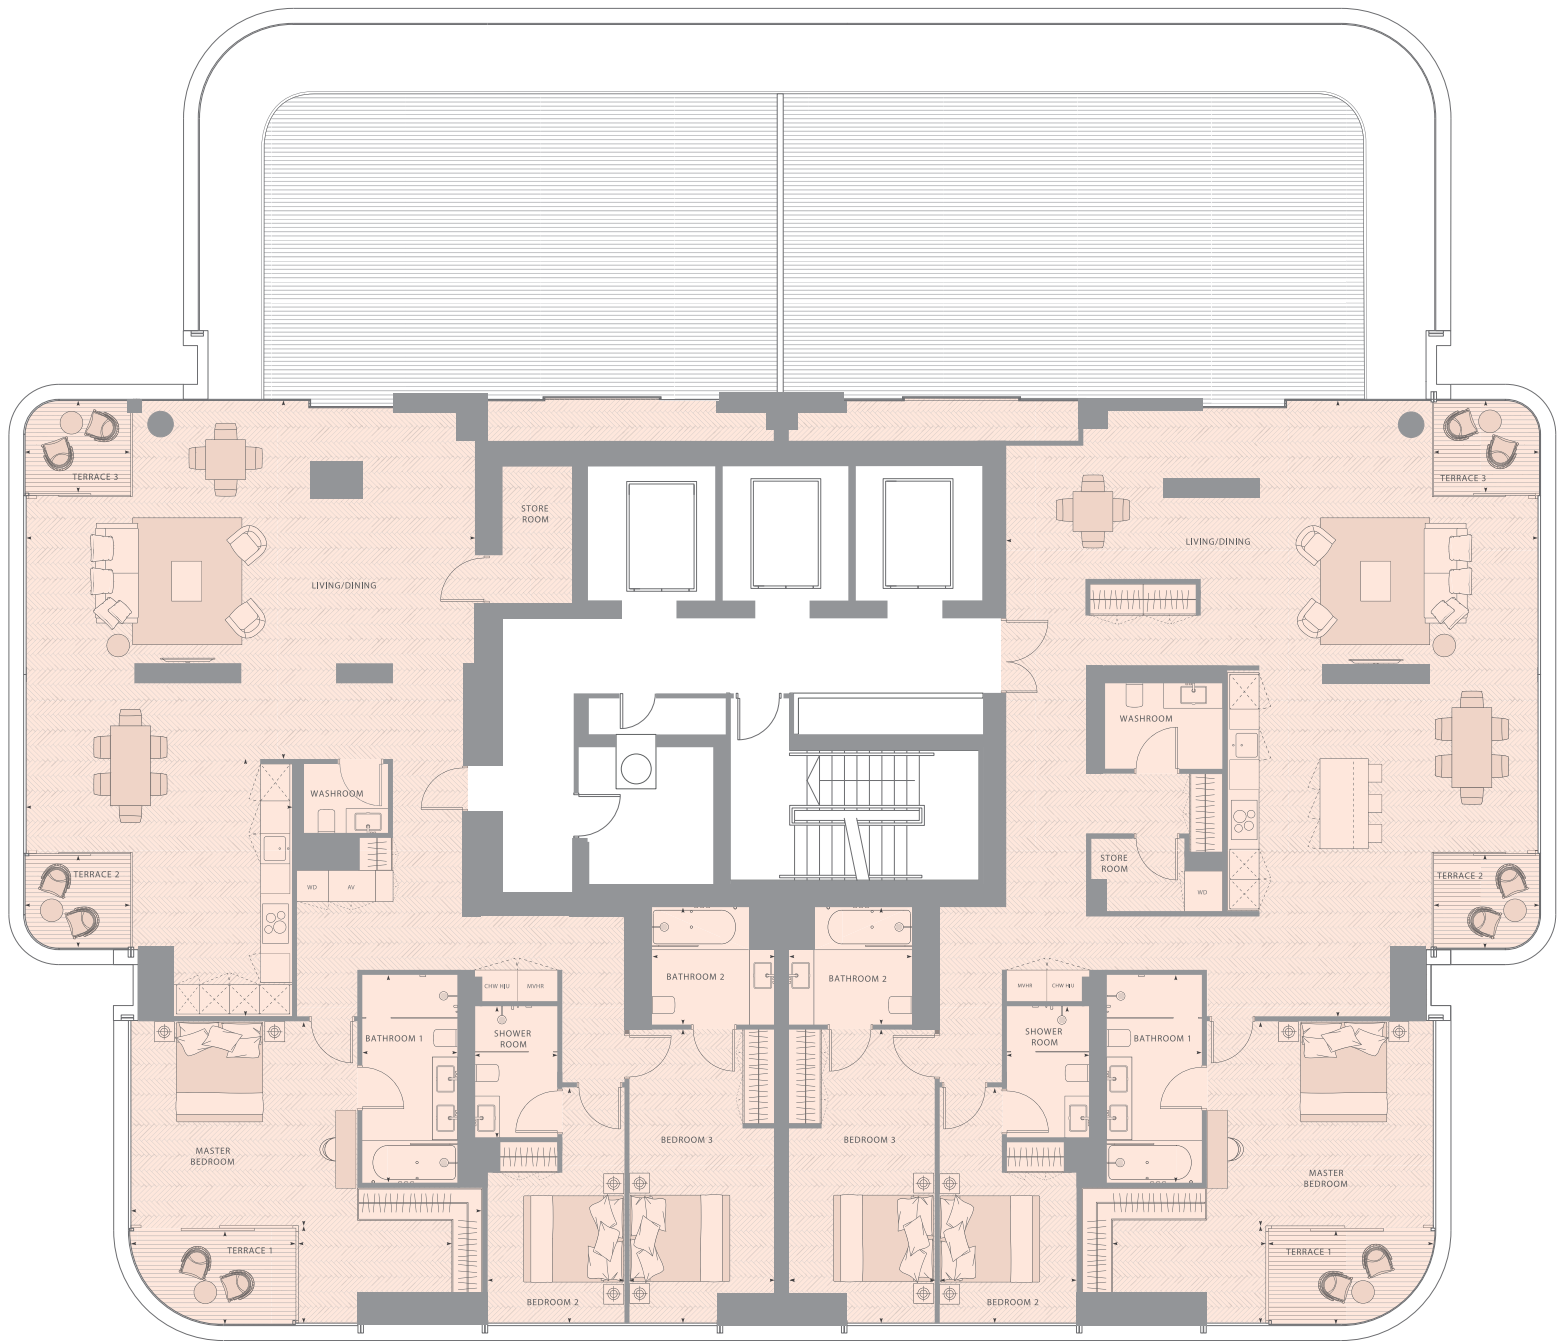

PENTHOUSES

TURYAP[®]
UK

FLOOR 38

APARTMENT TYPE

APARTMENT	INTERNAL AREA	TERRACE AREA
01	193.2m ² / 2,080ft ²	76.2m ² / 820ft ²
02	202.3m ² / 2,178ft ²	84.8m ² / 912ft ²

FLOOR 43

APARTMENT TYPE

2 Bedroom Penthouse

APARTMENT	INTERNAL AREA	TERRACE AREA
01	118.2m ² / 1,272ft ²	79.7m ² / 857ft ²
02	128.4m ² / 1,382ft ²	79.7m ² / 857ft ²

FLOORS 44-47

APARTMENT TYPE

2 Bedroom Penthouse

APARTMENT	INTERNAL AREA	TERRACE AREA
01	118.2m ² / 1,272ft ²	18.9m ² / 203ft ²
02	128.4m ² / 1,382ft ²	19.1m ² / 205ft ²

FLOOR 48

APARTMENT TYPE

3 Bedroom Duplex Penthouse

APARTMENT	INTERNAL AREA	TERRACE AREA
01	120.4m ² / 1,296ft ²	11.7m ² / 125ft ²
02	132.9m ² / 1,431ft ²	11.7m ² / 125ft ²

FLOOR 49

APARTMENT TYPE

3 Bedroom Duplex Penthouse

APARTMENT	INTERNAL AREA
01	120.5m ² / 1,297ft ²
02	132.9m ² / 1,431ft ²