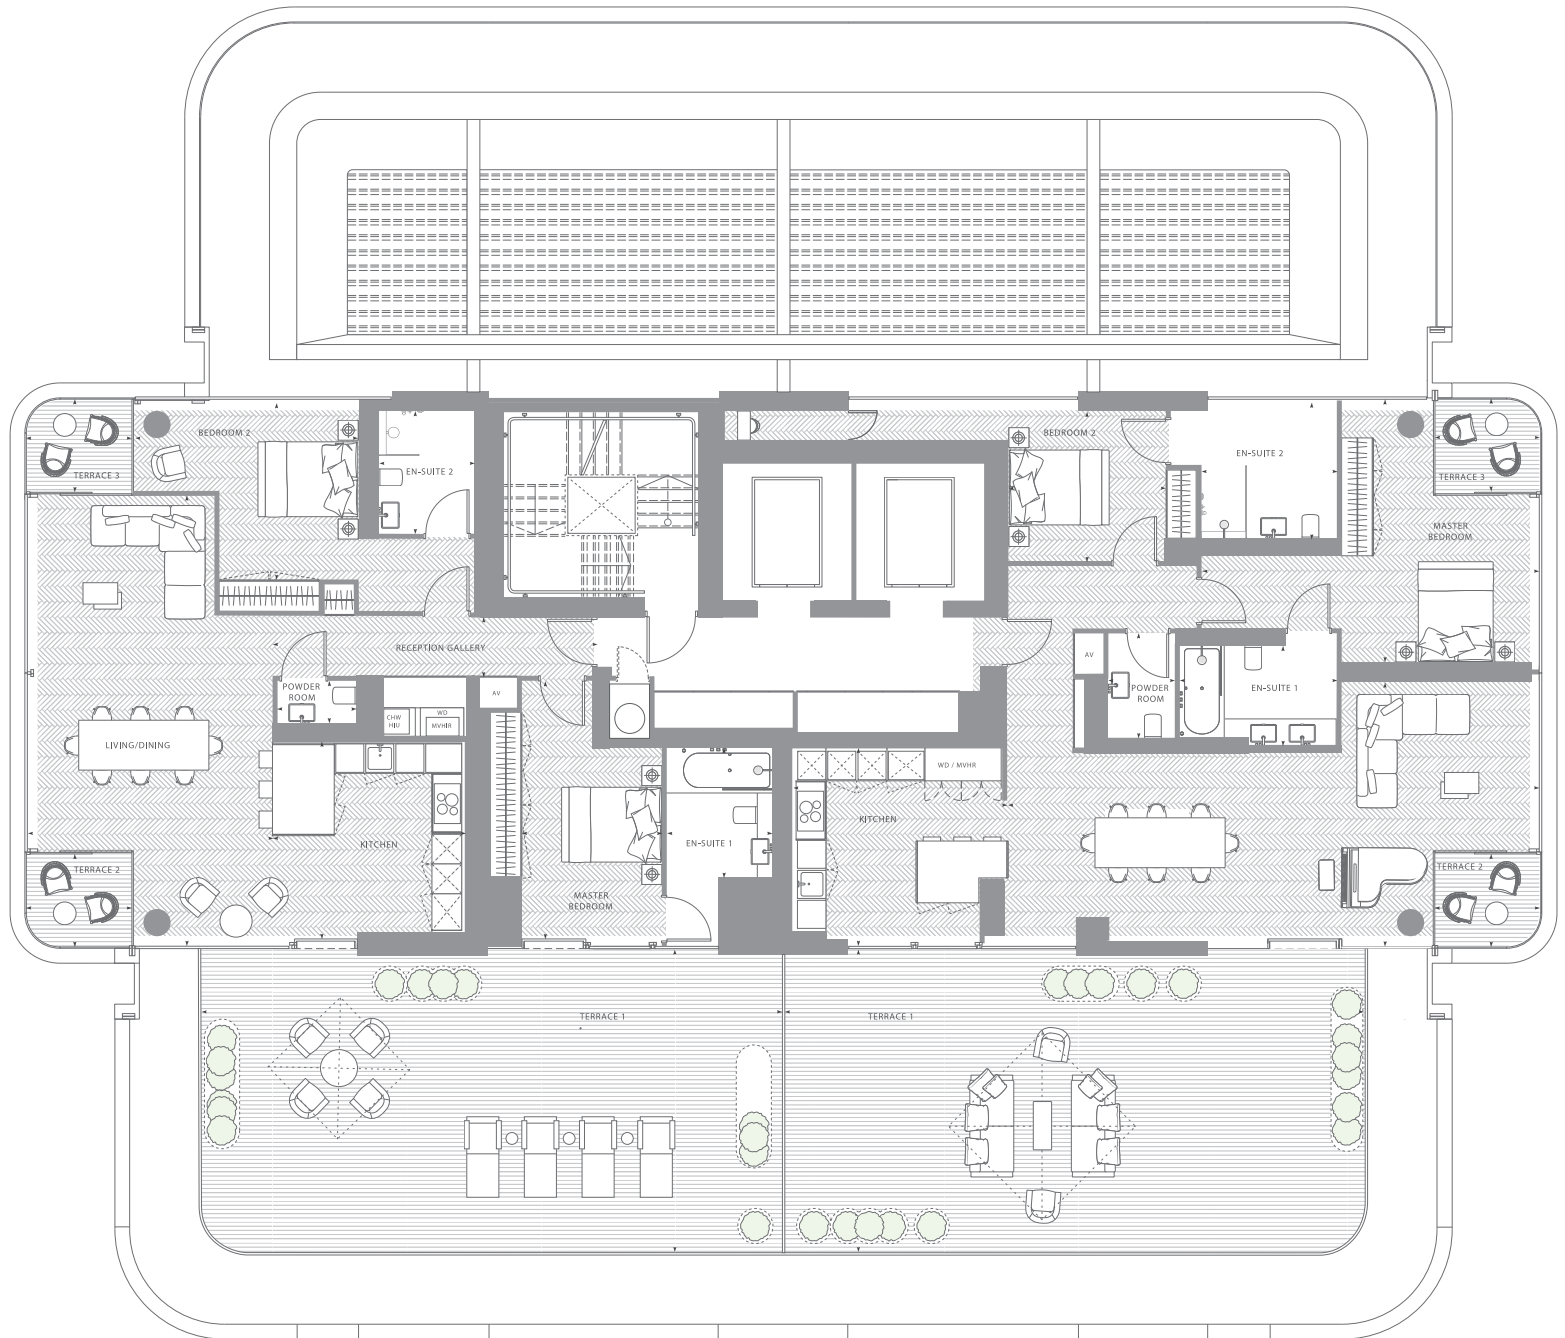

PENTHOUSES

TURYAP[®]
UK

FLOOR 38

APARTMENT TYPE

APARTMENT	INTERNAL AREA	TERRACE AREA
01	193.2m ² / 2,080ft ²	76.2m ² / 820ft ²
02	202.3m ² / 2,178ft ²	84.8m ² / 912ft ²

FLOOR 43

APARTMENT TYPE

2 Bedroom Penthouse

APARTMENT	INTERNAL AREA	TERRACE AREA
01	118.2m ² / 1,272ft ²	79.7m ² / 857ft ²
02	128.4m ² / 1,382ft ²	79.7m ² / 857ft ²

FLOORS 44-47

APARTMENT TYPE

2 Bedroom Penthouse

APARTMENT	INTERNAL AREA	TERRACE AREA
01	118.2m ² / 1,272ft ²	18.9m ² / 203ft ²
02	128.4m ² / 1,382ft ²	19.1m ² / 205ft ²

FLOOR 48

APARTMENT TYPE

3 Bedroom Duplex Penthouse

APARTMENT	INTERNAL AREA	TERRACE AREA
01	120.4m ² / 1,296ft ²	11.7m ² / 125ft ²
02	132.9m ² / 1,431ft ²	11.7m ² / 125ft ²

FLOOR 49

APARTMENT TYPE

3 Bedroom Duplex Penthouse

APARTMENT	INTERNAL AREA
01	120.5m ² / 1,297ft ²
02	132.9m ² / 1,431ft ²