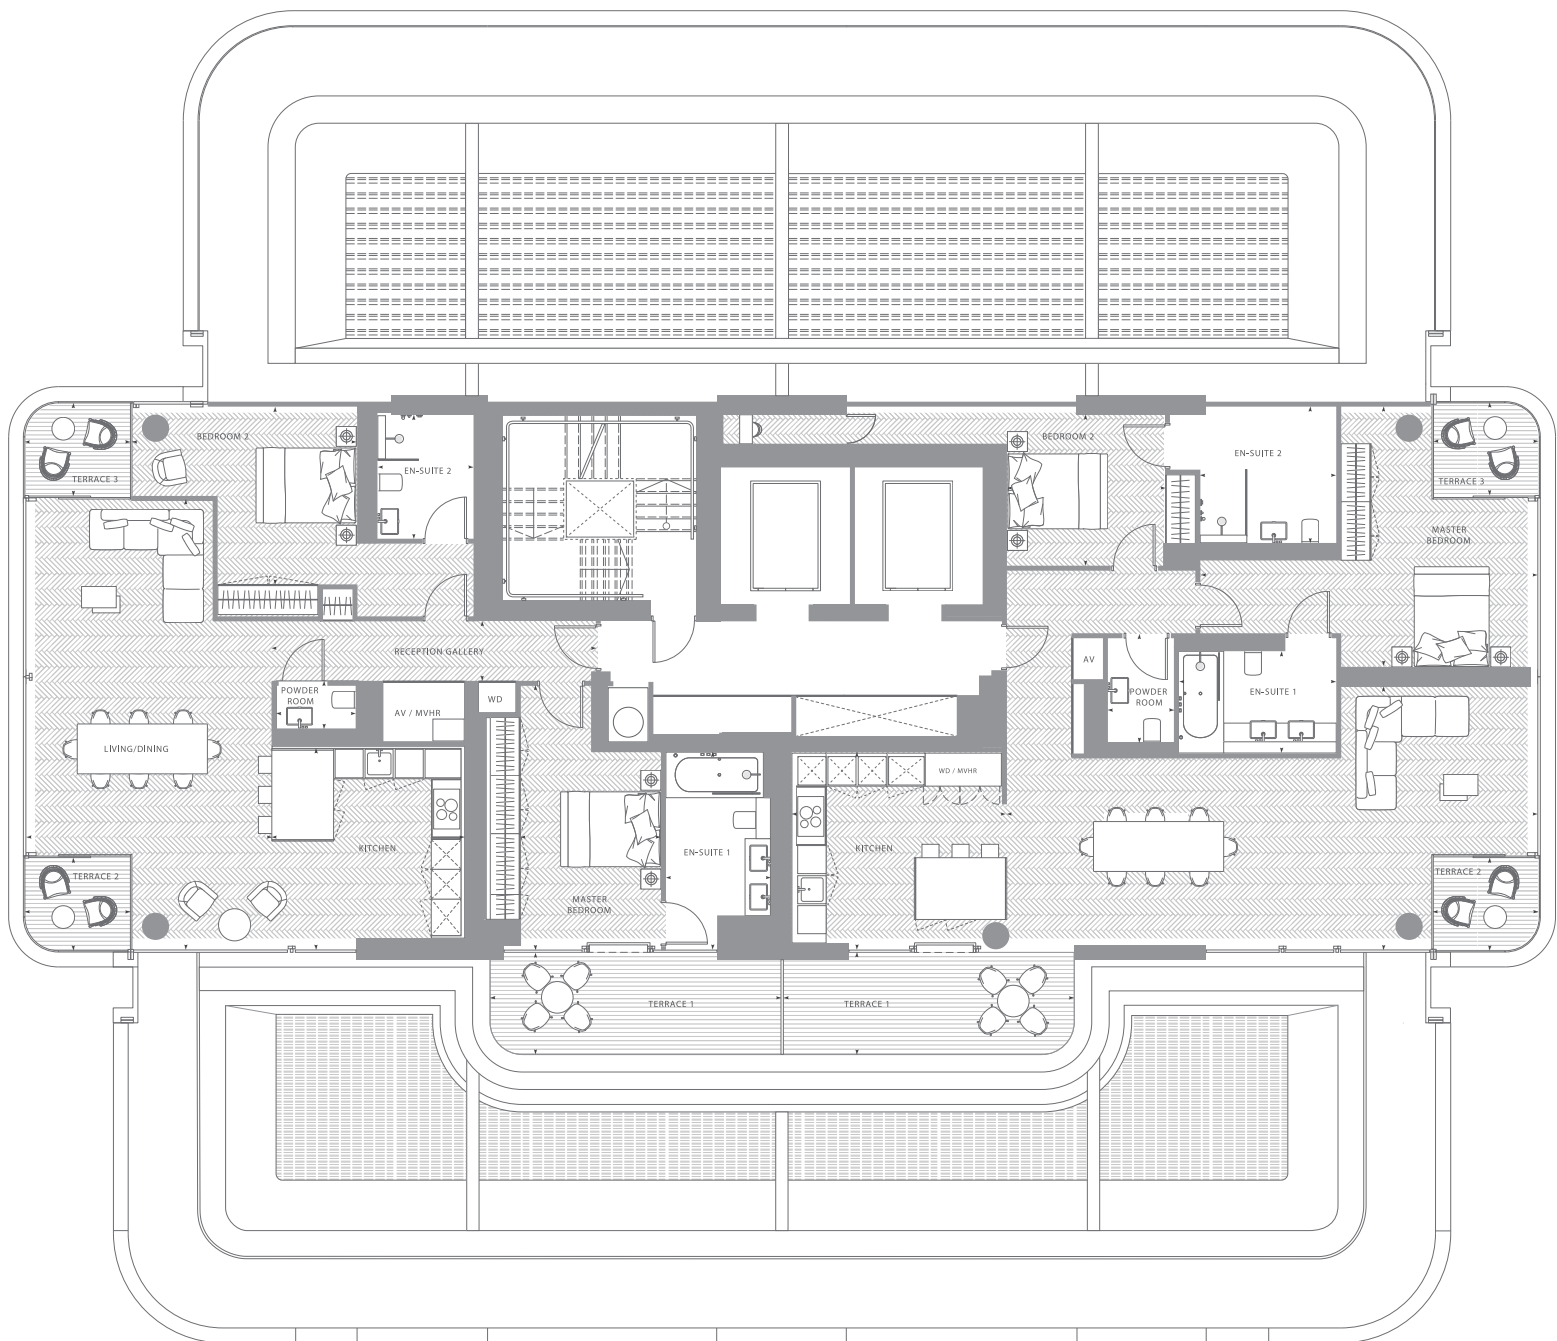

PENTHOUSES

TURYAP[®]
UK

FLOOR 38

APARTMENT TYPE

APARTMENT	INTERNAL AREA	TERRACE AREA
01	193.2m ² / 2,080ft ²	76.2m ² / 820ft ²
02	202.3m ² / 2,178ft ²	84.8m ² / 912ft ²

FLOOR 43

APARTMENT TYPE

2 Bedroom Penthouse

APARTMENT	INTERNAL AREA	TERRACE AREA
01	118.2m ² / 1,272ft ²	79.7m ² / 857ft ²
02	128.4m ² / 1,382ft ²	79.7m ² / 857ft ²

FLOORS 44-47

APARTMENT TYPE

2 Bedroom Penthouse

APARTMENT	INTERNAL AREA	TERRACE AREA
01	118.2m ² / 1,272ft ²	18.9m ² / 203ft ²
02	128.4m ² / 1,382ft ²	19.1m ² / 205ft ²

FLOOR 48

APARTMENT TYPE

3 Bedroom Duplex Penthouse

APARTMENT	INTERNAL AREA	TERRACE AREA
01	120.4m ² / 1,296ft ²	11.7m ² / 125ft ²
02	132.9m ² / 1,431ft ²	11.7m ² / 125ft ²

FLOOR 49

APARTMENT TYPE

3 Bedroom Duplex Penthouse

APARTMENT	INTERNAL AREA
01	120.5m ² / 1,297ft ²
02	132.9m ² / 1,431ft ²